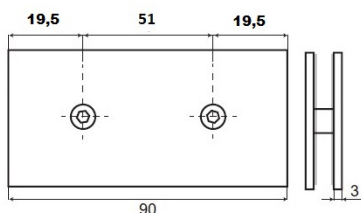

PRODUCT SHEET

Description:

Glass Clamp "Berni", 180DG, SS-Look, Glass/Glass, 90x44x16mm, Square Corners, 8-10mm Glass, Glass Mounted By \varnothing 14mm, Drilling, Brass Material

Item number:

15.23.666-0

Units	Box	Carton	HS Code	Barcode
Pcs.	1	50	8302419000	 5704866477857